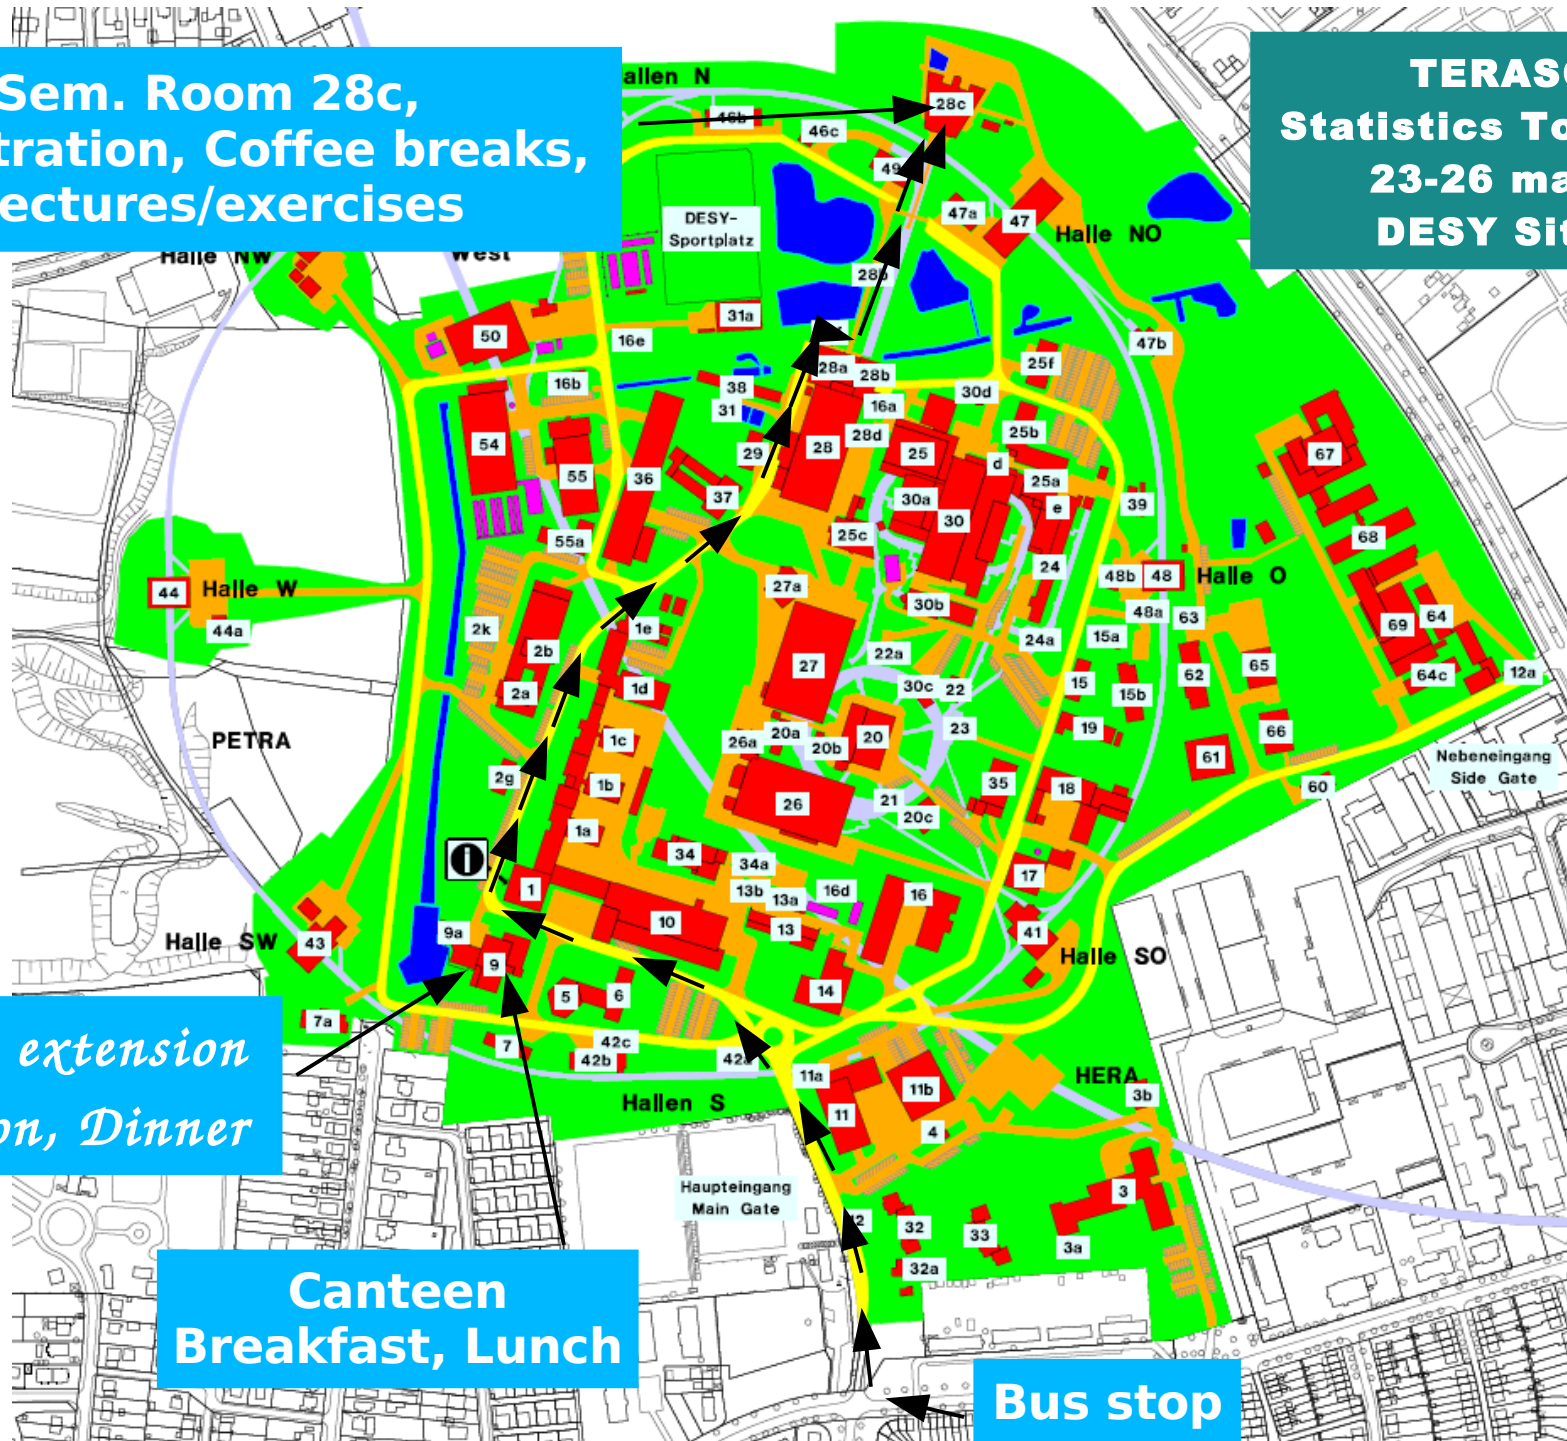

**Sem. Room 28c,
Registration, Coffee breaks,
Lectures/exercises**

**TERASCALE
Statistics Tools school
23-26 mar 2010
DESY Site map**

*Canteen extension
Reception, Dinner*

**Canteen
Breakfast, Lunch**

Bus stop