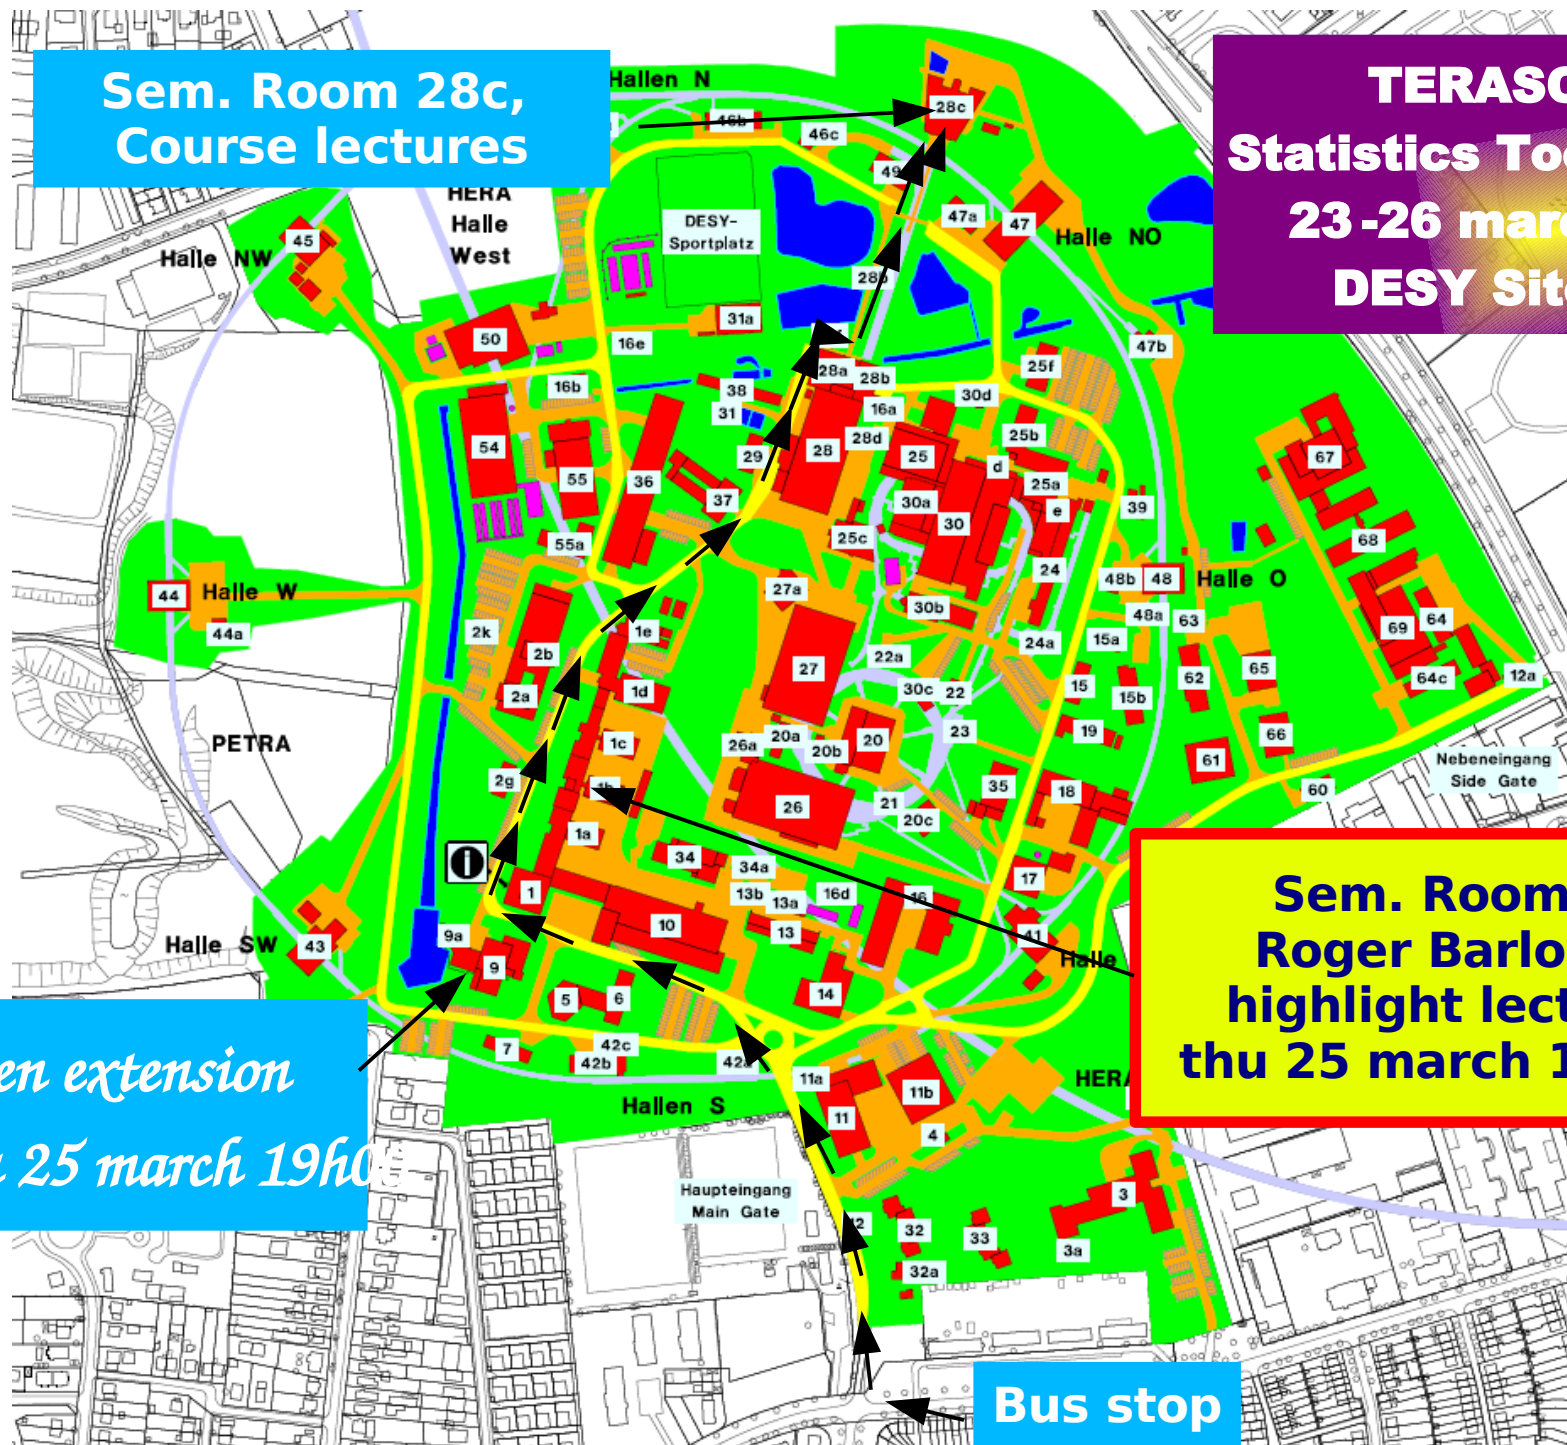

**Sem. Room 28c,
Course lectures**

**TERASCALE
Statistics Tools school
23-26 march 2010
DESY Site map**

**Sem. Room 4
Roger Barlows
highlight lecture
thu 25 march 17h15**

*Canteen extension
Dinner thu 25 march 19h00*

Bus stop