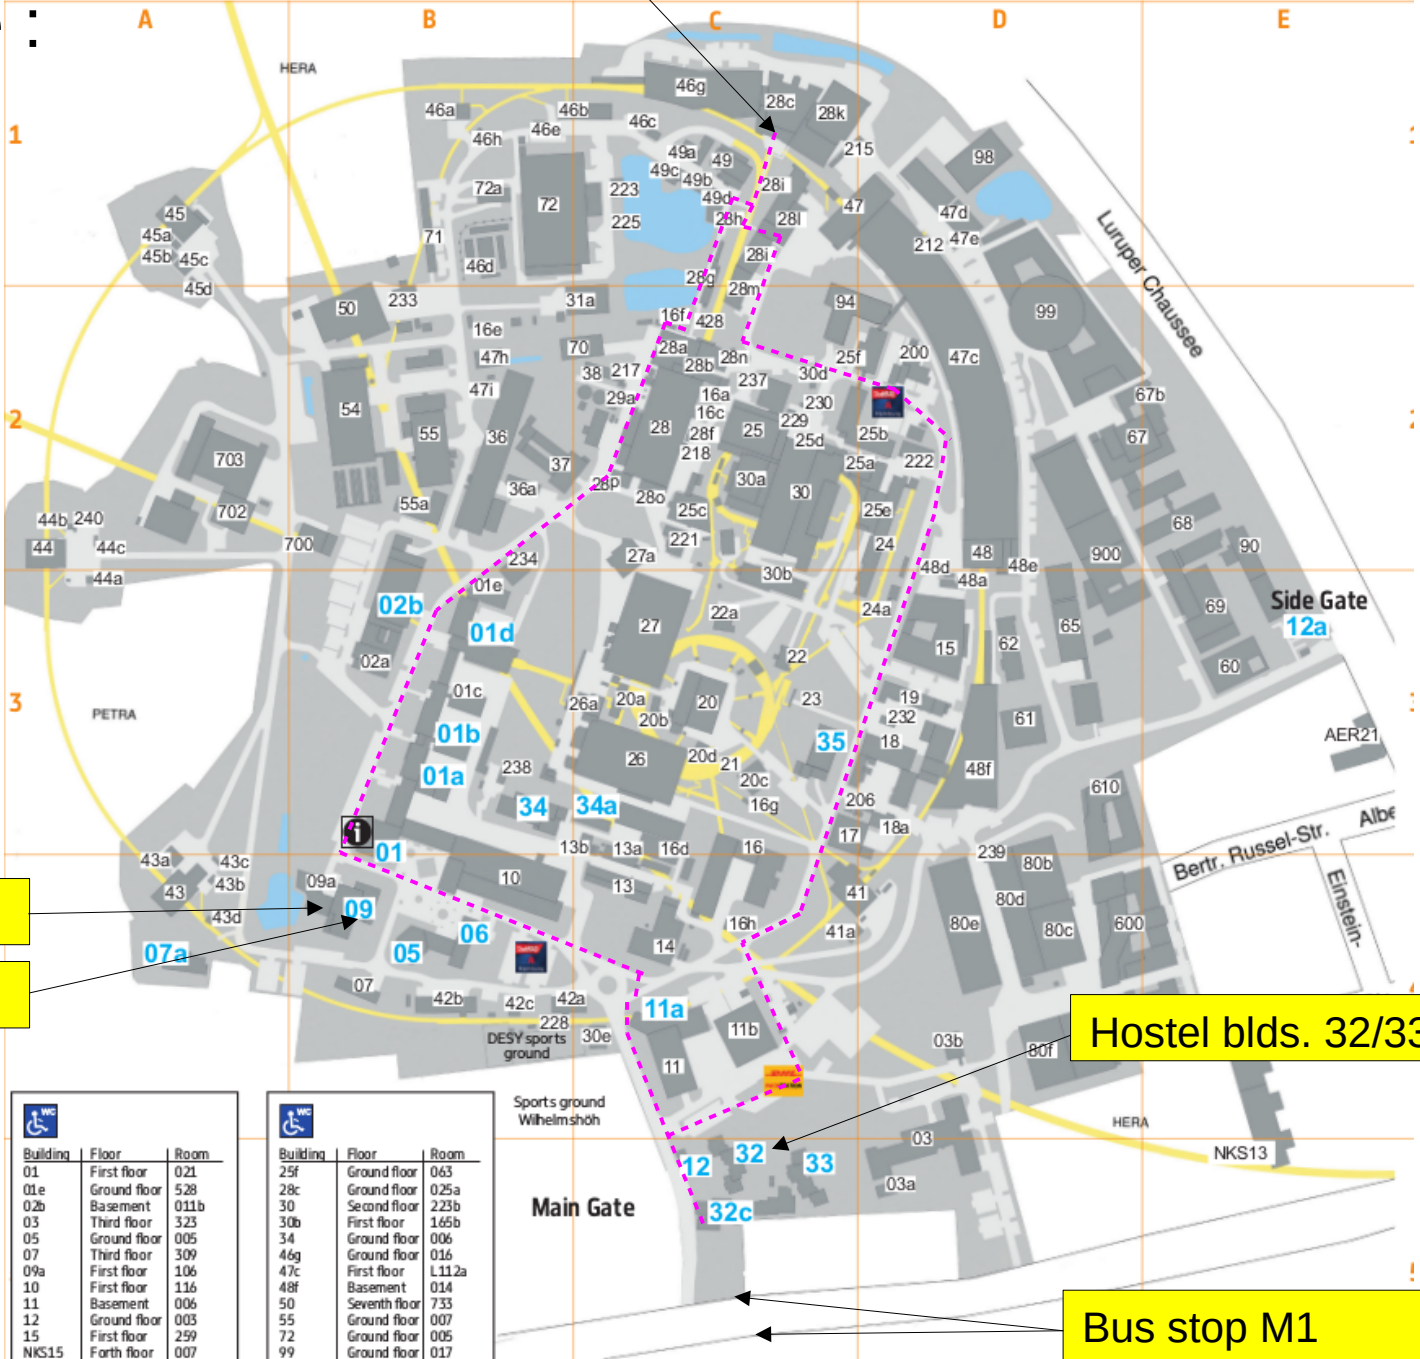

Flash Seminar Room 28c

The DESY Site :

Canteen extension

Canteen & Cafeteria

Hostel blds. 32/33

Bus stop M1
Zum Huenengrab (DESY)

Building	Floor	Room
01	First floor	021
01e	Ground floor	528
02b	Basement	011b
03	Third floor	323
05	Ground floor	005
07	Third floor	309
09a	First floor	106
10	First floor	116
11	Basement	006
12	Ground floor	003
15	First floor	259
NKS15	Fourth floor	007