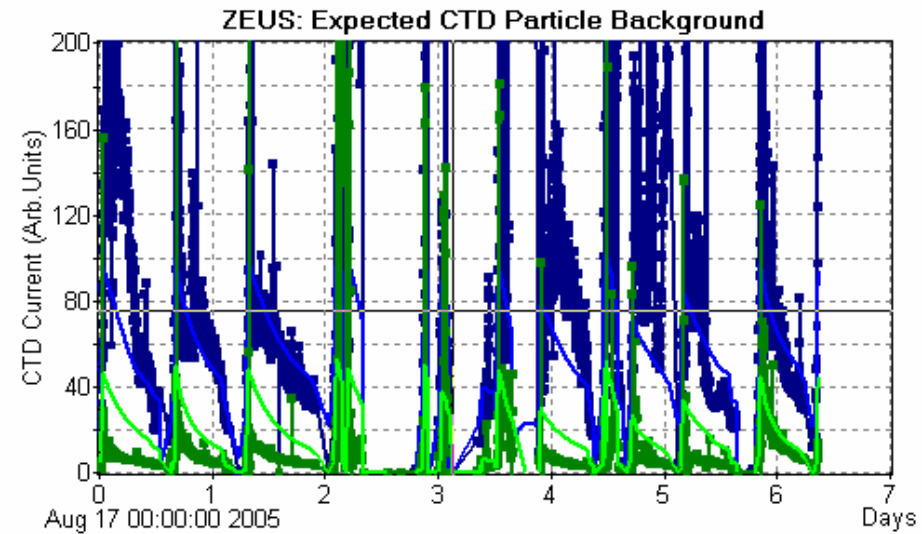

# HERA and ZEUS week33

- Bad background until Sunday
  - Severity of the background depends on fills
- Stable running from Monday morning
  - ZEUS inst. lumi lower by 10 % than H1

Zeus Efficiency per day			
day	gated [nb <sup>-1</sup> ]	usable [nb <sup>-1</sup> ]	efficiency
2005-08-22	1195.11	1698.89	70% 
2005-08-21	413.40	677.97	61% 
2005-08-20	53.41	462.18	12% 
2005-08-19	0.91	141.86	1% 
2005-08-18	767.89	905.60	85% 
2005-08-17	754.06	1123.00	67% 