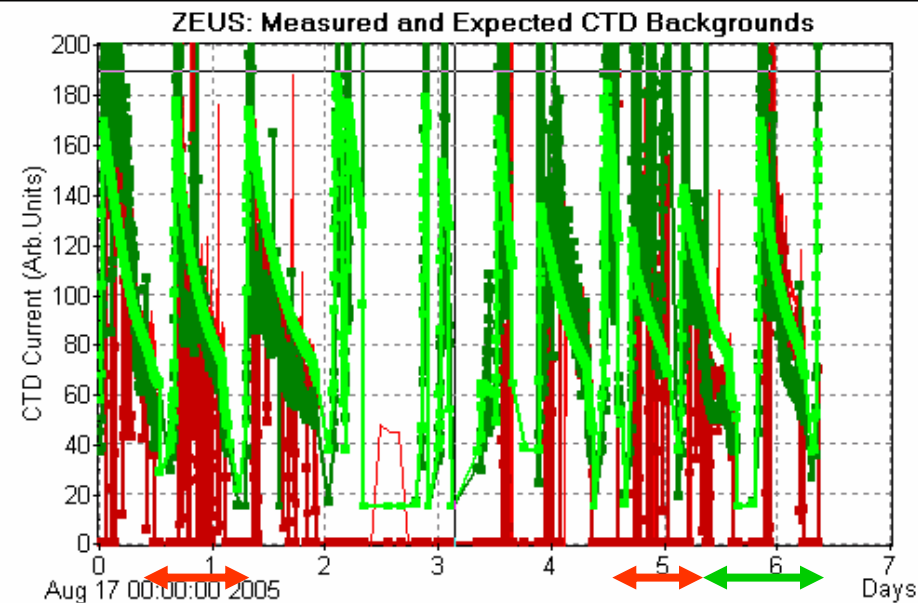

# HERA and ZEUS week33

- Bad background until Sunday
  - Severity of the background depends on fills
- Stable running from Monday morning
  - ZEUS inst. lumi lower by 10 % than H1

Zeus Efficiency per day			
day	gated [nb <sup>-1</sup> ]	usable [nb <sup>-1</sup> ]	efficiency
2005-08-22	1195.11	1698.89	70% 
2005-08-21	413.40	677.97	61% 
2005-08-20	53.41	462.18	12% 
2005-08-19	0.91	141.86	1% 
2005-08-18	767.89	905.60	85% 
2005-08-17	754.06	1123.00	67% 