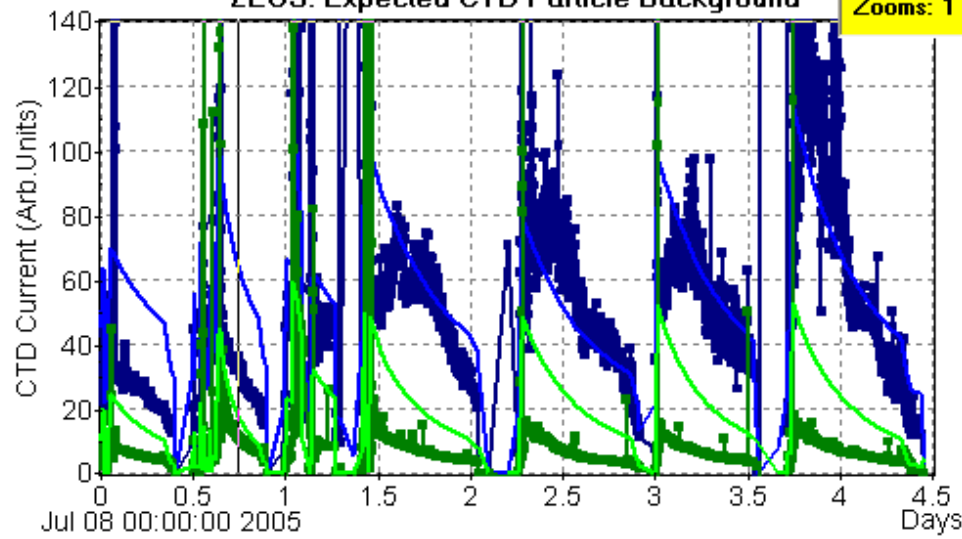

ZEUS: Expected CTD Particle Background

Zooms: 1

Calendar for July 2005. Today is 12.07.2005, highlighted with a red circle.

Mo	Tu	W	Th	Fr	Sa	Su
27	28	29	30	1	2	3
4	5	6	7	8	9	10
11	12	13	14	15	16	17
18	19	20	21	22	23	24
25	26	27	28	29	30	31
1	2	3	4	5	6	7

Today: 12.07.2005

Live Data  Display Extra Info

	Cursor	Now
CTD_p_C5	34.73	14.89
CTD_p_1elp	65.15	0.94
CTD_e_C5	11.54	-5.00E-03
CTD_e_1e	18.43	-3.01E-03
RTD_Calib	-1.00	-1.00
CTD_Meas	91.47	0.19
CTD_C5	61.27	29.89
CTD_1elp	105.24	15.93

Now: Tue Jul 12 11:52:33.000 CDT 2005  
 Cursor: Fri Jul 08 17:47:15.360 CDT 2005

ZEUS: Measured and Expected CTD Backgrounds