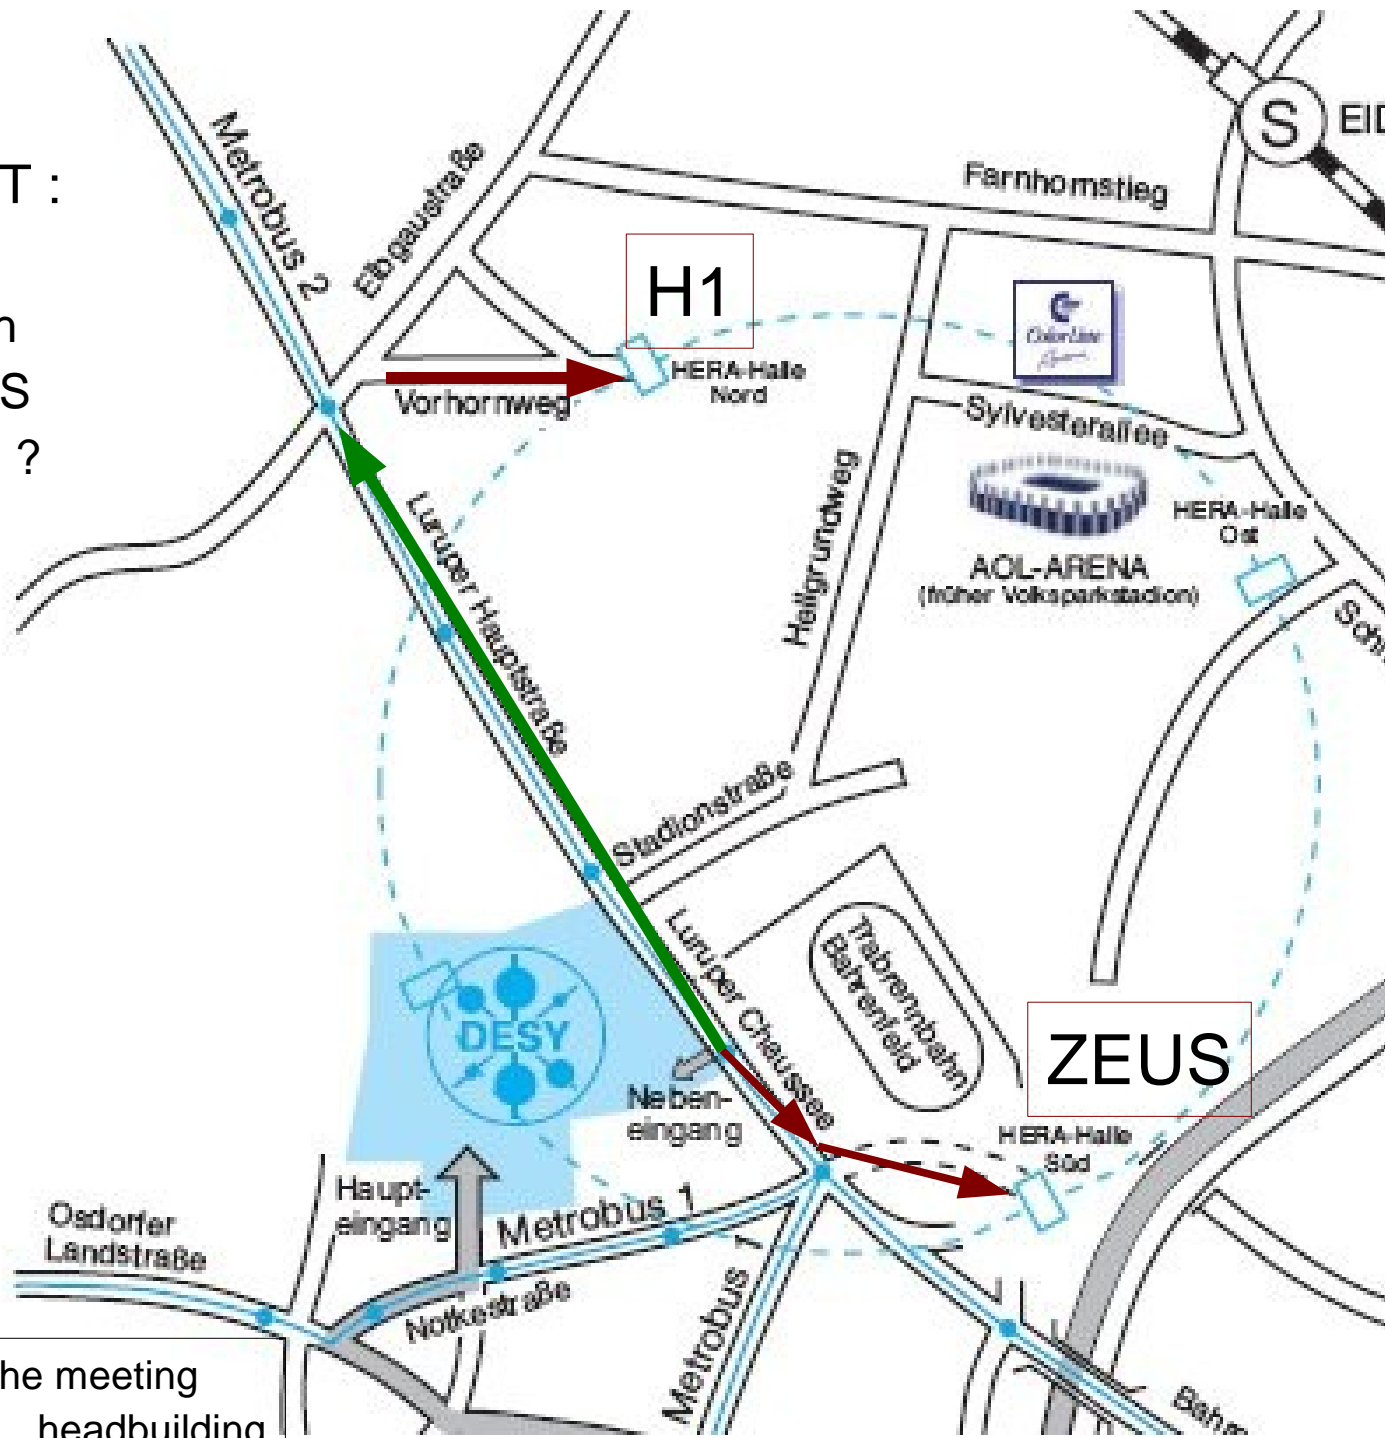

HERA VISIT :

How to reach
H1 and ZEUS
Experiments ?

- ➔ Walk
- ➔ Bus

For HERMES the meeting point is : LAB 1 , headbuilding