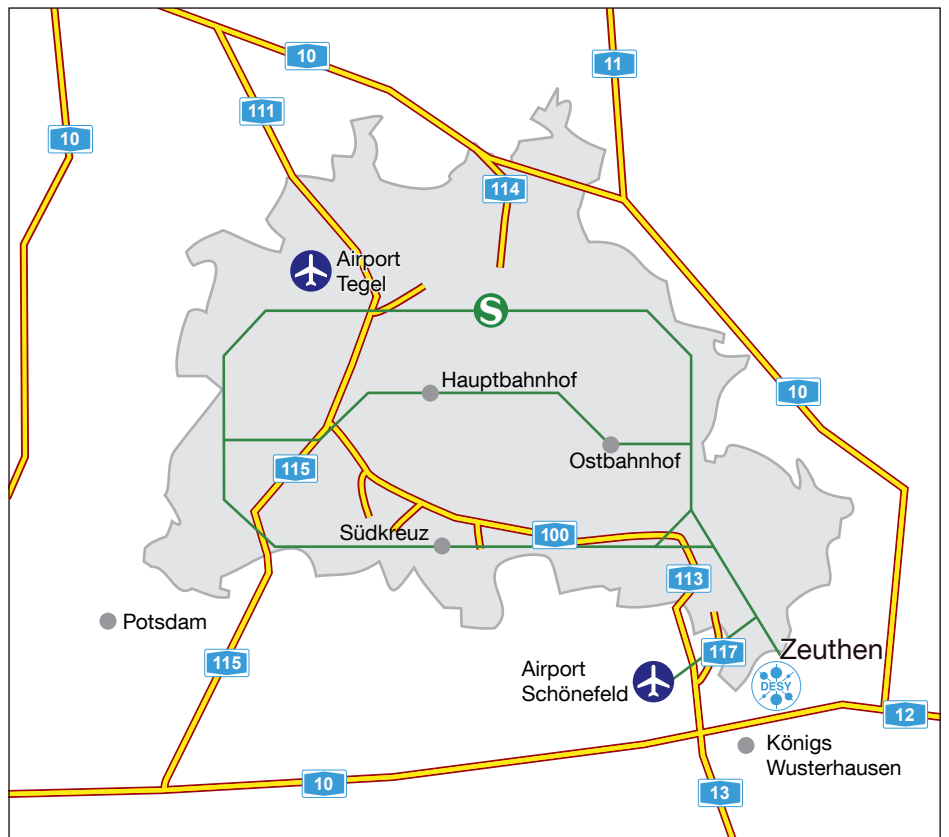

ROUTE PLANNER.

Directions to DESY at Zeuthen

By plane

From Airport Berlin Tegel: Get on the bus TXL to S-Bahn station Beusselstraße. From here take the circle line S41 to Neukölln. Change to S46 (direction Königs Wusterhausen) to Zeuthen; about 70 minutes

From Airport Berlin Schönefeld: Take the S9 or the bus 162 to Adlershof and change to the S46 (direction Königs Wusterhausen) to Zeuthen; about 30–40 minutes

By car

From the motorway A10 (Berliner Ring) take the exit Königs Wusterhausen 5 km east of the motorway junction Schönefelder Kreuz. Follow the direction to Wildau. Take a right into Bergstraße, on the next roundabout exit in the direction of Zeuthen. From Lindennallee turn right into Platanenallee. The distance is about 7 km from the exit to the institute.

By train

From station Berlin Hauptbahnhof and Ostbahnhof: Take the S5, S7, S75 to Ostkreuz. Change here to S9 (direction Schönefeld) or S8/ 85 (direction Grünau) to Adlershof. Change again to the S46 (direction Königs Wusterhausen). During rush hour you can take the S8 directly to Zeuthen; about 60 minutes from Berlin Hauptbahnhof, about 50 minutes from Berlin Ostbahnhof.

From station Berlin Südkreuz: Take the S46 (direction Königs Wusterhausen) to Zeuthen; about 35 minutes

DESY | Platanenallee 6 | 15738 Zeuthen | Phone: +49 33762 7-70 |
Fax: +49 337762 7-7413 | desyinfo.zeuthen@desy.de | www.desy.de